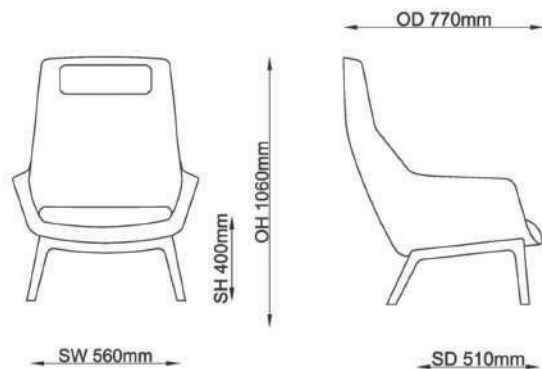

FLEXIBLE SOLUTION

Suitable for dining, reception, lounge and breakout area.

FSC TIMBER

FSC certified timber.

dimensioni dimension

HIGH BACK

CHAIR

finiture finishes