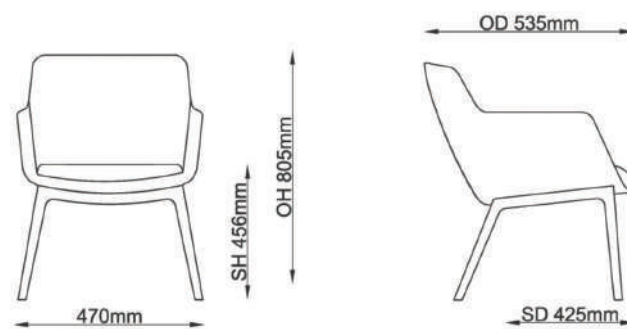

FLEXIBLE SOLUTION

Suitable for dining, reception, lounge and breakout area.

FSC TIMBER

FSC certified timber.

dimensioni dimension

HIGH BACK

CHAIR

finiture finishes